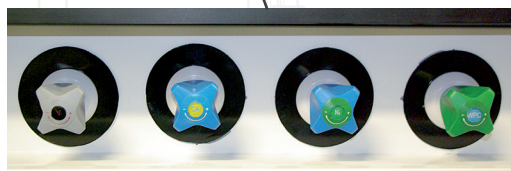

captair

Smart

Benchcap equipment*

Trespa® Top Lab^{PLUS}

Water outlets

Sink

Technical gases outlets

Power sockets

Front control valves

To build your own bench, please contact us

*Only available with Trespa worktops